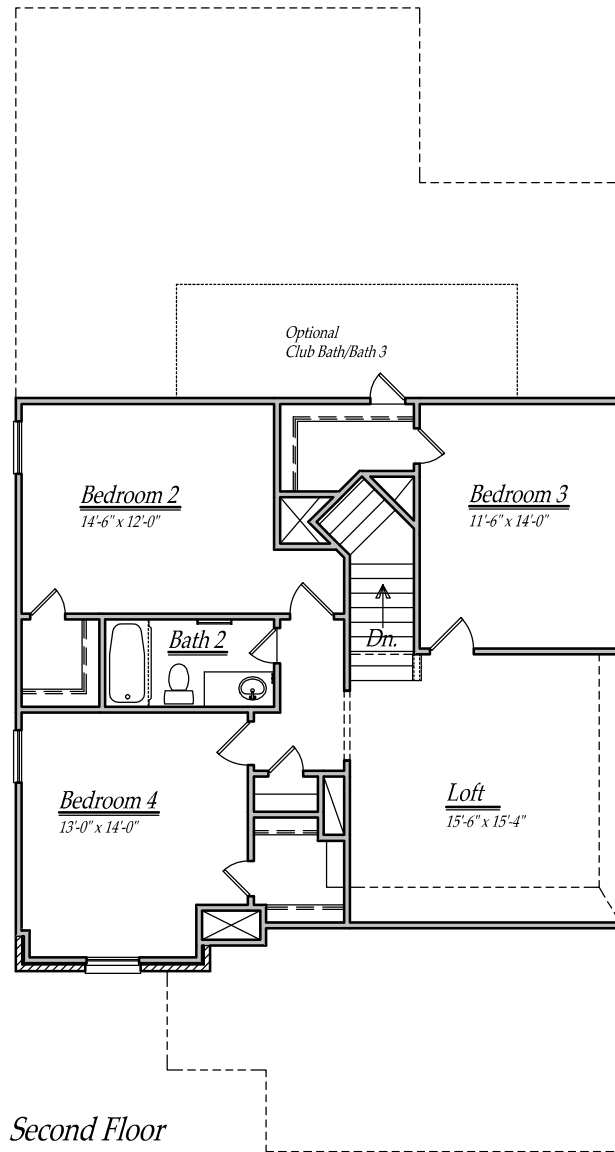

"One Step Closer To Home"

Lake Ridge Builders

Opt. Club Bath
Additional 127 sq/ft

Opt. Bath 3
Additional 50 sq/ft

Brochure plans are artist depictions and may vary from actual plan. Square footages, room dimensions, prices, specifications, materials and availability of homes by community may vary, and are subject to change without notice.

Plan 265
2655 sq/ft