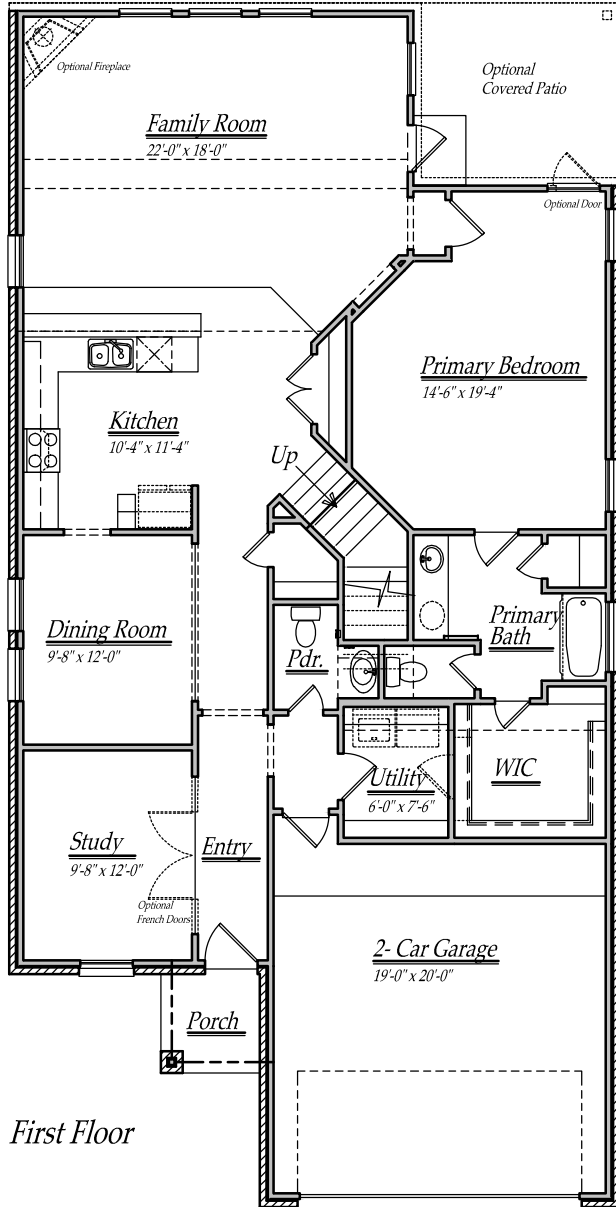

"One Step Closer To Home"

Lake Ridge Builders

Opt. Club Bath
Additional 127 sq/ft

Opt. Bath 3
Additional 50 sq/ft

Brochure plans are artist depictions and may vary from actual plan. Square footages, room dimensions, prices, specifications, materials and availability of homes by community may vary, and are subject to change without notice.

Plan 265
2655 sq/ft